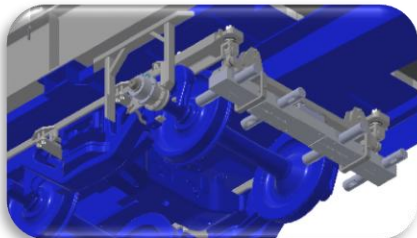

Track maintenance equipment modification

Rail transport racks