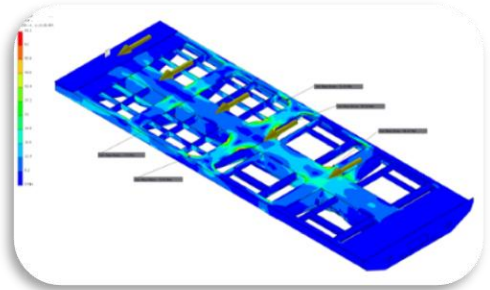

**RAIL EQUIPMENT**

*Beach Wagner is a company of innovative registered engineers, providing mechanical engineering consulting and design solutions to the rail industry.*

*Rollingstock chassis life analysis – TLM, HOSN Wagon*